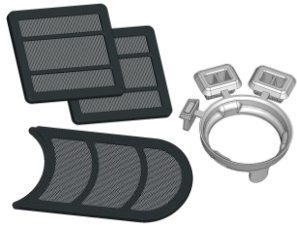

E.SYGRID
THE E.SYBOX PROTECTION GRID

ACCESSORY E.SYLINE

The grid kit for the protection of the E.SYBOX MINI against the entry of insects and particles

Composed by:

- Grids to cover the slits with 1 mm diameter mesh;
- Taps and gasket for hermetic closure
- Quick Guide

MODELS AVAILABLE

e.sygrid → E.SYBOX

e.sygrid mini → E.SYBOX MINI

WATER • TECHNOLOGY