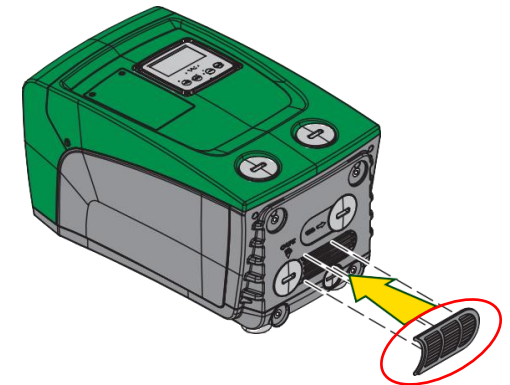

E.SYGRID
THE E.SYBOX PROTECTION GRID

ACCESSORY E.SYLINE

The grid kit for the protection of the E.SYBOX MINI against the entry of insects and particles

Composed by:

- Grids to cover the slits with 1 mm diameter mesh;
- Taps and gasket for hermetic closure
- Quick Guide

MODELS AVAILABLE

e.sygrid → E.SYBOX

e.sygrid mini → E.SYBOX MINI

WATER • TECHNOLOGY