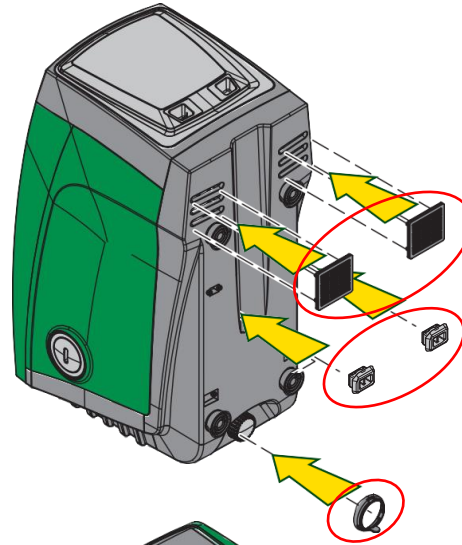

MODELS AVAILABLE

e.sygrid → E.SYBOX