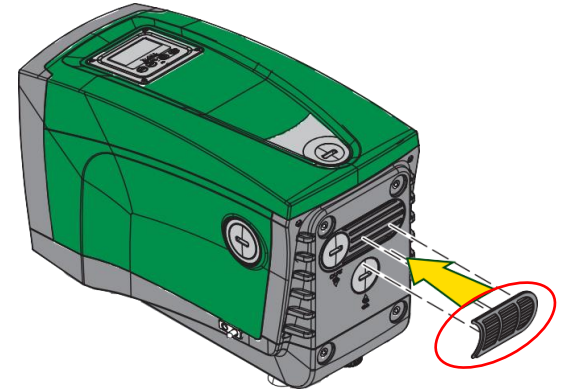

E.SYGRID
THE E.SYBOX PROTECTION GRID

ACCESSORY E.SYLINE

The grid kit for the protection of the E.SYBOX MINI against the entry of insects and particles

Composed by:

- Grids to cover the slits with 1 mm diameter mesh;
- Taps and gasket for hermetic closure
- Quick Guide

MODELS AVAILABLE

e.sygrid → E.SYBOX

e.sygrid mini → E.SYBOX MINI

WATER • TECHNOLOGY