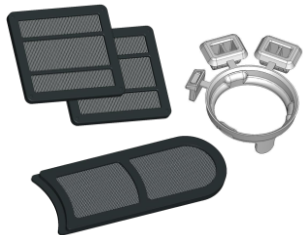

E.SYGRID
THE E.SYBOX PROTECTION GRID

ACCESSORY E.SYLINE

The grid kit for the protection of the E.SYBOX MINI against the entry of insects and particles

Composed by:

- Grids to cover the slits with 1 mm diameter mesh;
- Taps and gasket for hermetic closure
- Quick Guide

MODELS AVAILABLE

e.sygrid → E.SYBOX

e.sygrid mini → E.SYBOX MINI

WATER • TECHNOLOGY