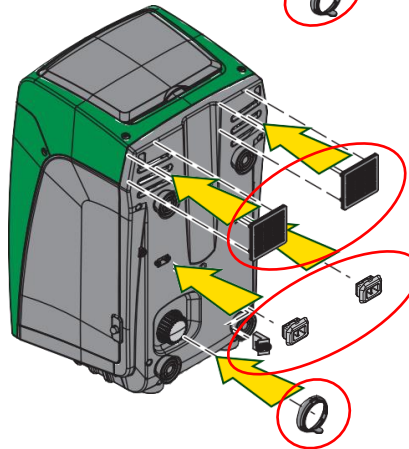

e.sygrid mini → E.SYBOX MINI